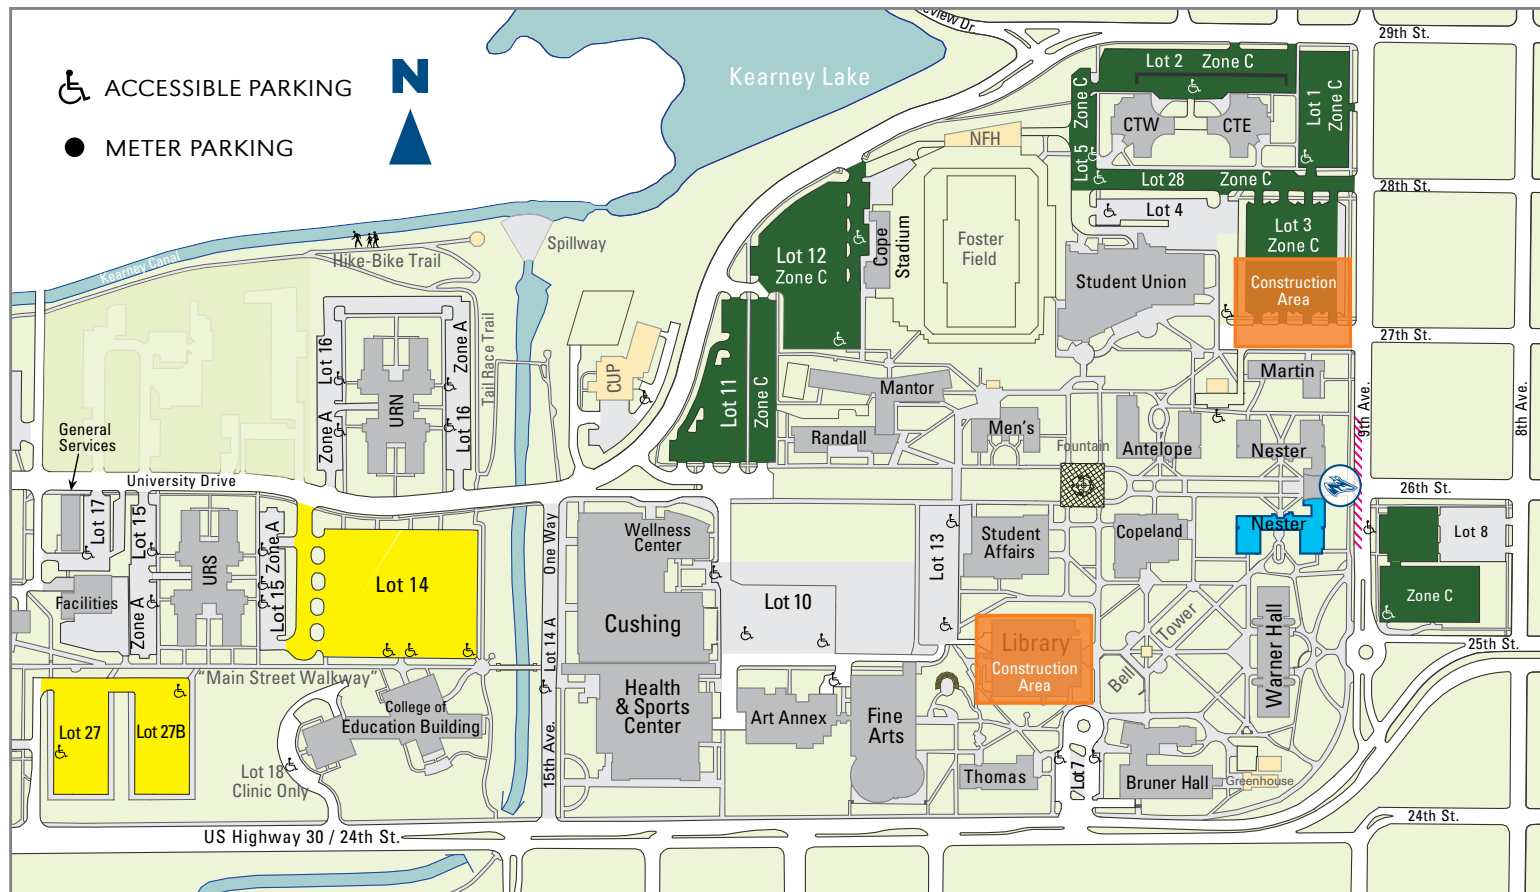

OPENING DAY MAP KEY:

- YOUR HALL
- RESIDENCE HALL PARKING
- AUGUST 18 - UNLOADING ZONE (NO PARKING)
- MOVE IN DAY WELCOME TENT
- OVERFLOW PARKING
- PARKING ACCESSIBLE THROUGH LOT 10 DRIVE