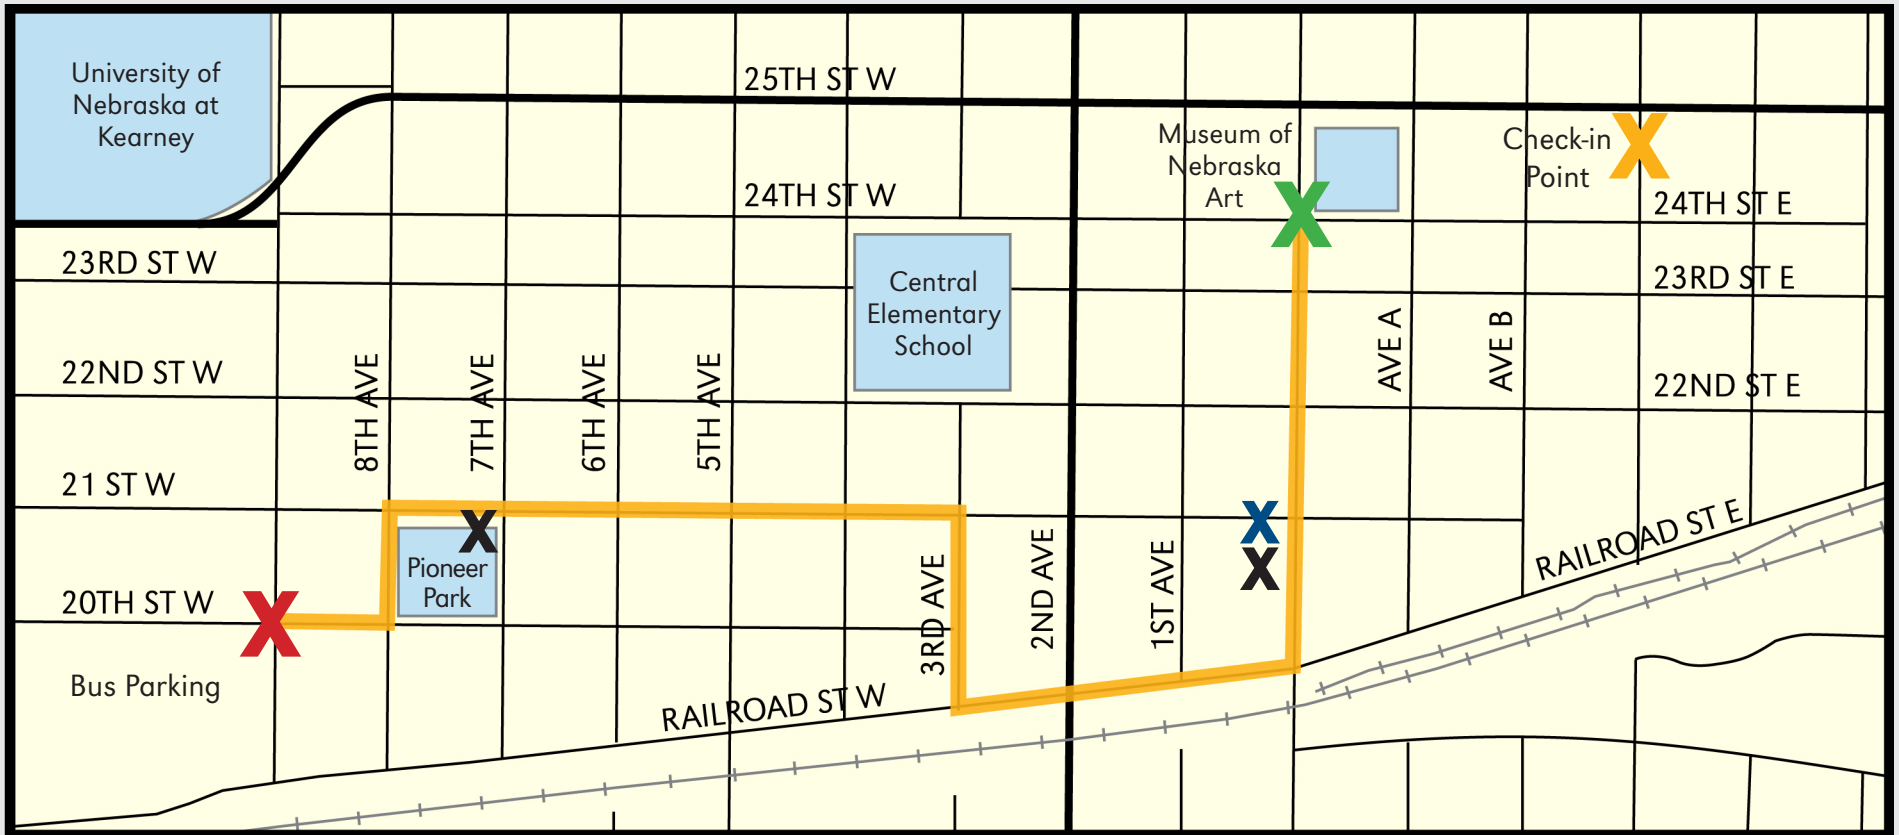

# HOMECOMING PARADE ROUTE

All entries must first check-in at 24th Street and Avenue C (denoted with a gold 'X') at Zion Lutheran. The parade will head South on Central Avenue, followed by a right turn onto Railroad Street, a right turn onto 3rd Avenue, a left turn onto 21st Street, a left turn on 8th Avenue and a final right turn onto 20th Street. The parade end is denoted with a red 'X'. Buses and vehicles picking up parade entrants can park at West Pharmaceutical Company, 923 W. Railroad. Judging location is shown on the map. Good luck and have fun.

**X** Check-in   **X** Parade Start   **X** Parade End   **X** Judging Location   **X** Announcing   **—** Parade Route

With questions regarding the parade route or parade check-in, contact the Office of Student Engagement at 308-865-8523 or nsu@unk.edu.