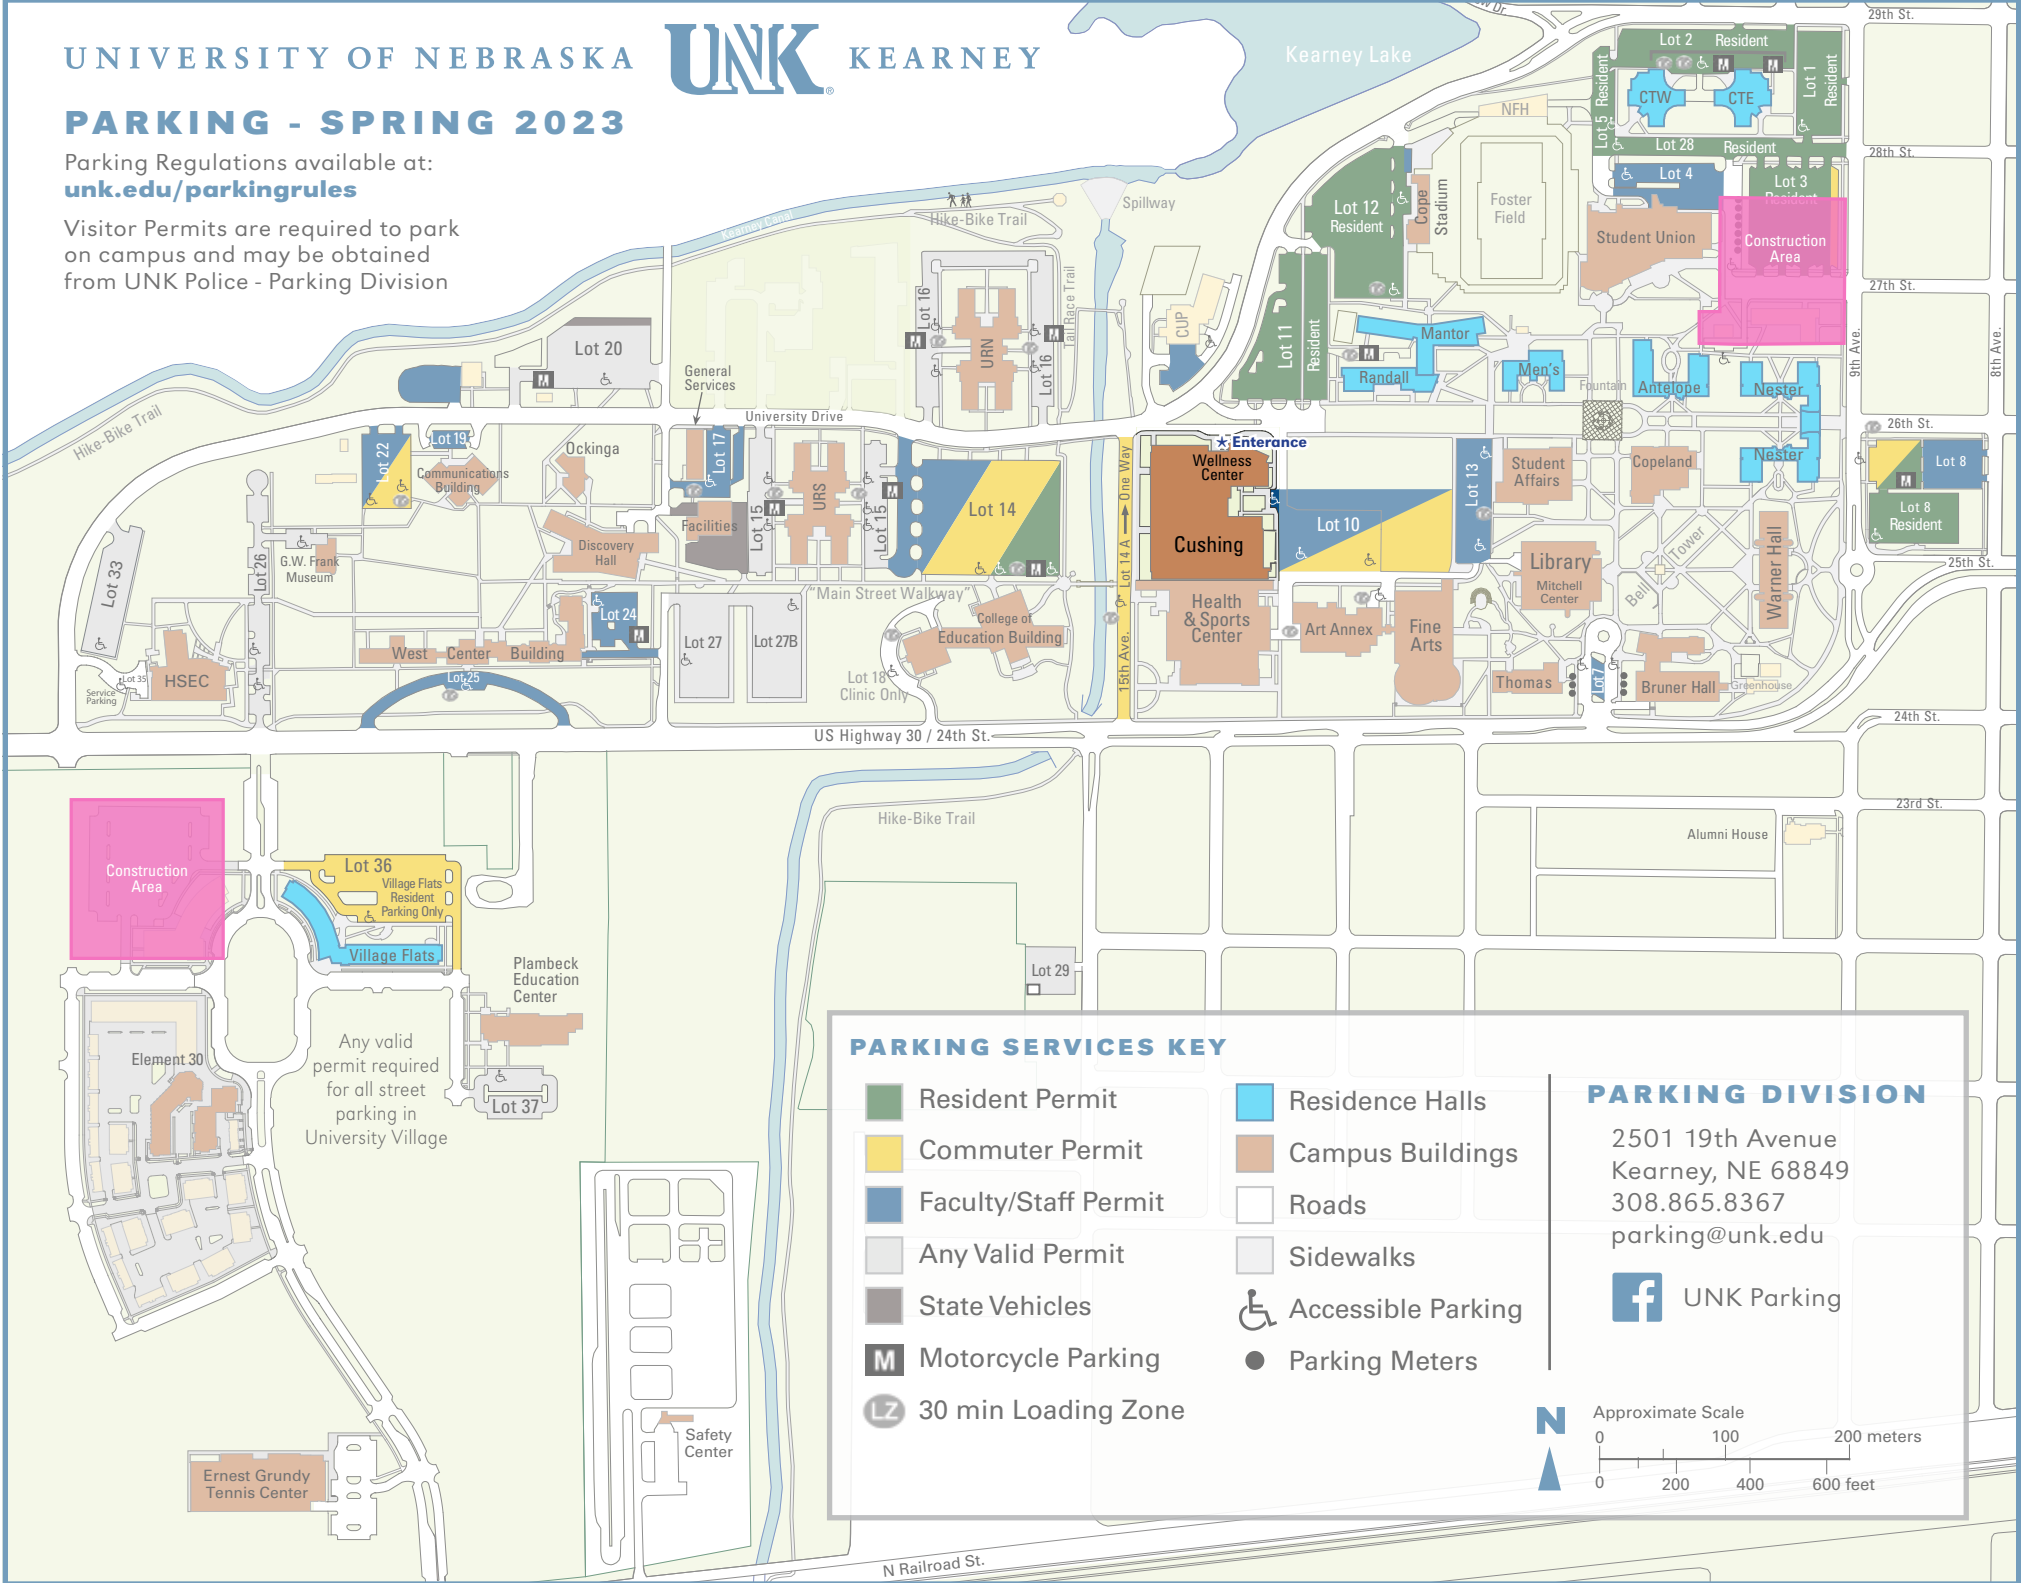

PARKING - SPRING 2023

Parking Regulations available at:
unk.edu/parkingrules

Visitor Permits are required to park on campus and may be obtained from UNK Police - Parking Division

PARKING SERVICES KEY

| | |
|----------------------|--------------------|
| Resident Permit | Residence Halls |
| Commuter Permit | Campus Buildings |
| Faculty/Staff Permit | Roads |
| Any Valid Permit | Sidewalks |
| State Vehicles | Accessible Parking |
| Motorcycle Parking | Parking Meters |
| 30 min Loading Zone | |

PARKING DIVISION
 2501 19th Avenue
 Kearney, NE 68849
 308.865.8367
parking@unk.edu
 UNK Parking

Approximate Scale
 0 100 200 meters
 0 200 400 600 feet

Any valid permit required for all street parking in University Village

Ernest Grundy Tennis Center

Safety Center

N Railroad St.