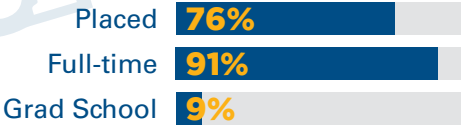

MANAGEMENT

PLACEMENT RELATIVE TO DEGREE EARNED

based on 74% response and knowledge rate of CBT graduates

GRADUATE SALARIES

MEDIAN SALARY: \$32,000

WHERE ARE OUR GRADS HIRED?

NEBRASKA PLACEMENT

based on 83% response and knowledge rate of CBT graduates