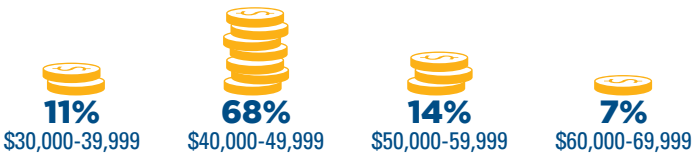

## GRADUATE SALARIES

MEDIAN SALARY: \$45,000