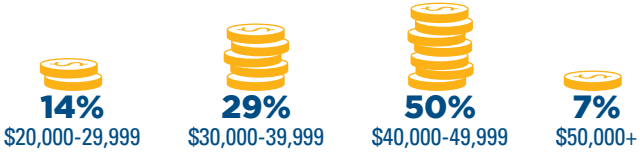

AGRIBUSINESS

PLACEMENT RELATIVE TO DEGREE EARNED

based on 88% response and knowledge rate of CBT graduates

GRADUATE SALARIES

MEDIAN SALARY: \$40,000

DID YOU KNOW...

75% of Agribusiness graduates were offered a position with the company after their internship