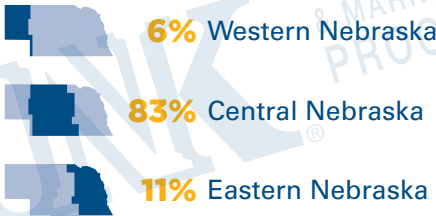

AGRIBUSINESS

PLACEMENT RELATIVE TO DEGREE EARNED

based on 88% response and knowledge rate of CBT graduates

GRADUATE SALARIES

MEDIAN SALARY: \$40,000

DID YOU KNOW...

75% of Agribusiness graduates were offered a position with the company after their internship

WHERE ARE OUR GRADS HIRED?

NEBRASKA PLACEMENT

based on 88% response and knowledge rate of CBT graduates

POSITIONS

- Ag Lender
- Bank Examiner
- Crop Insurance Agent
- Agronomist
- Agronomy Sales