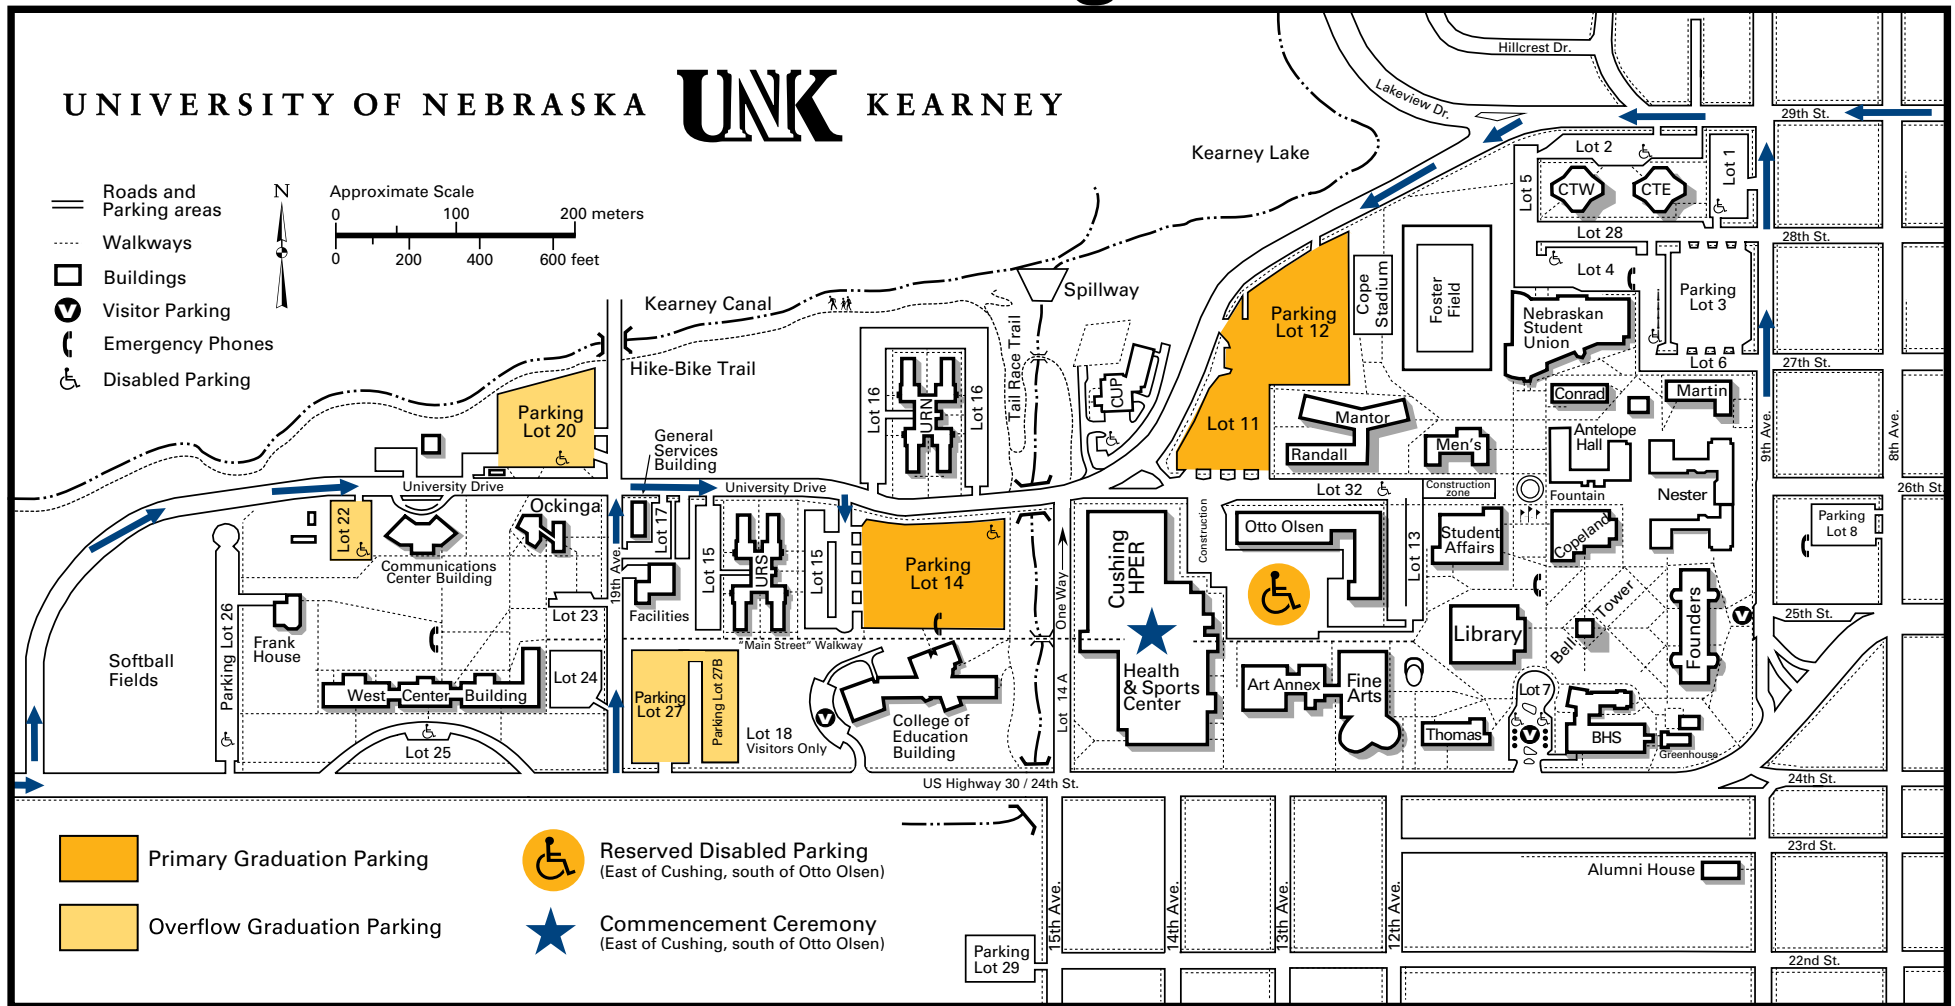

Commencement Parking and Directions

Directions from the West

If you are arriving from the west (on West 24th Street, U.S. Highway 30) turn left (north) at University Drive or 19th Ave. for designated parking lots.

(Please Note: 26th Street is not a through street)

Directions from the East

If you are arriving from the east (on 25th Street, U.S. Highway 30), turn right (north) at 9th Ave. From 9th Ave., turn left (west) at 29th Street (which becomes University Drive at the top of the hill), for one of the designated parking lots. Alternatively, from 2nd Ave., turn west on 29th St.