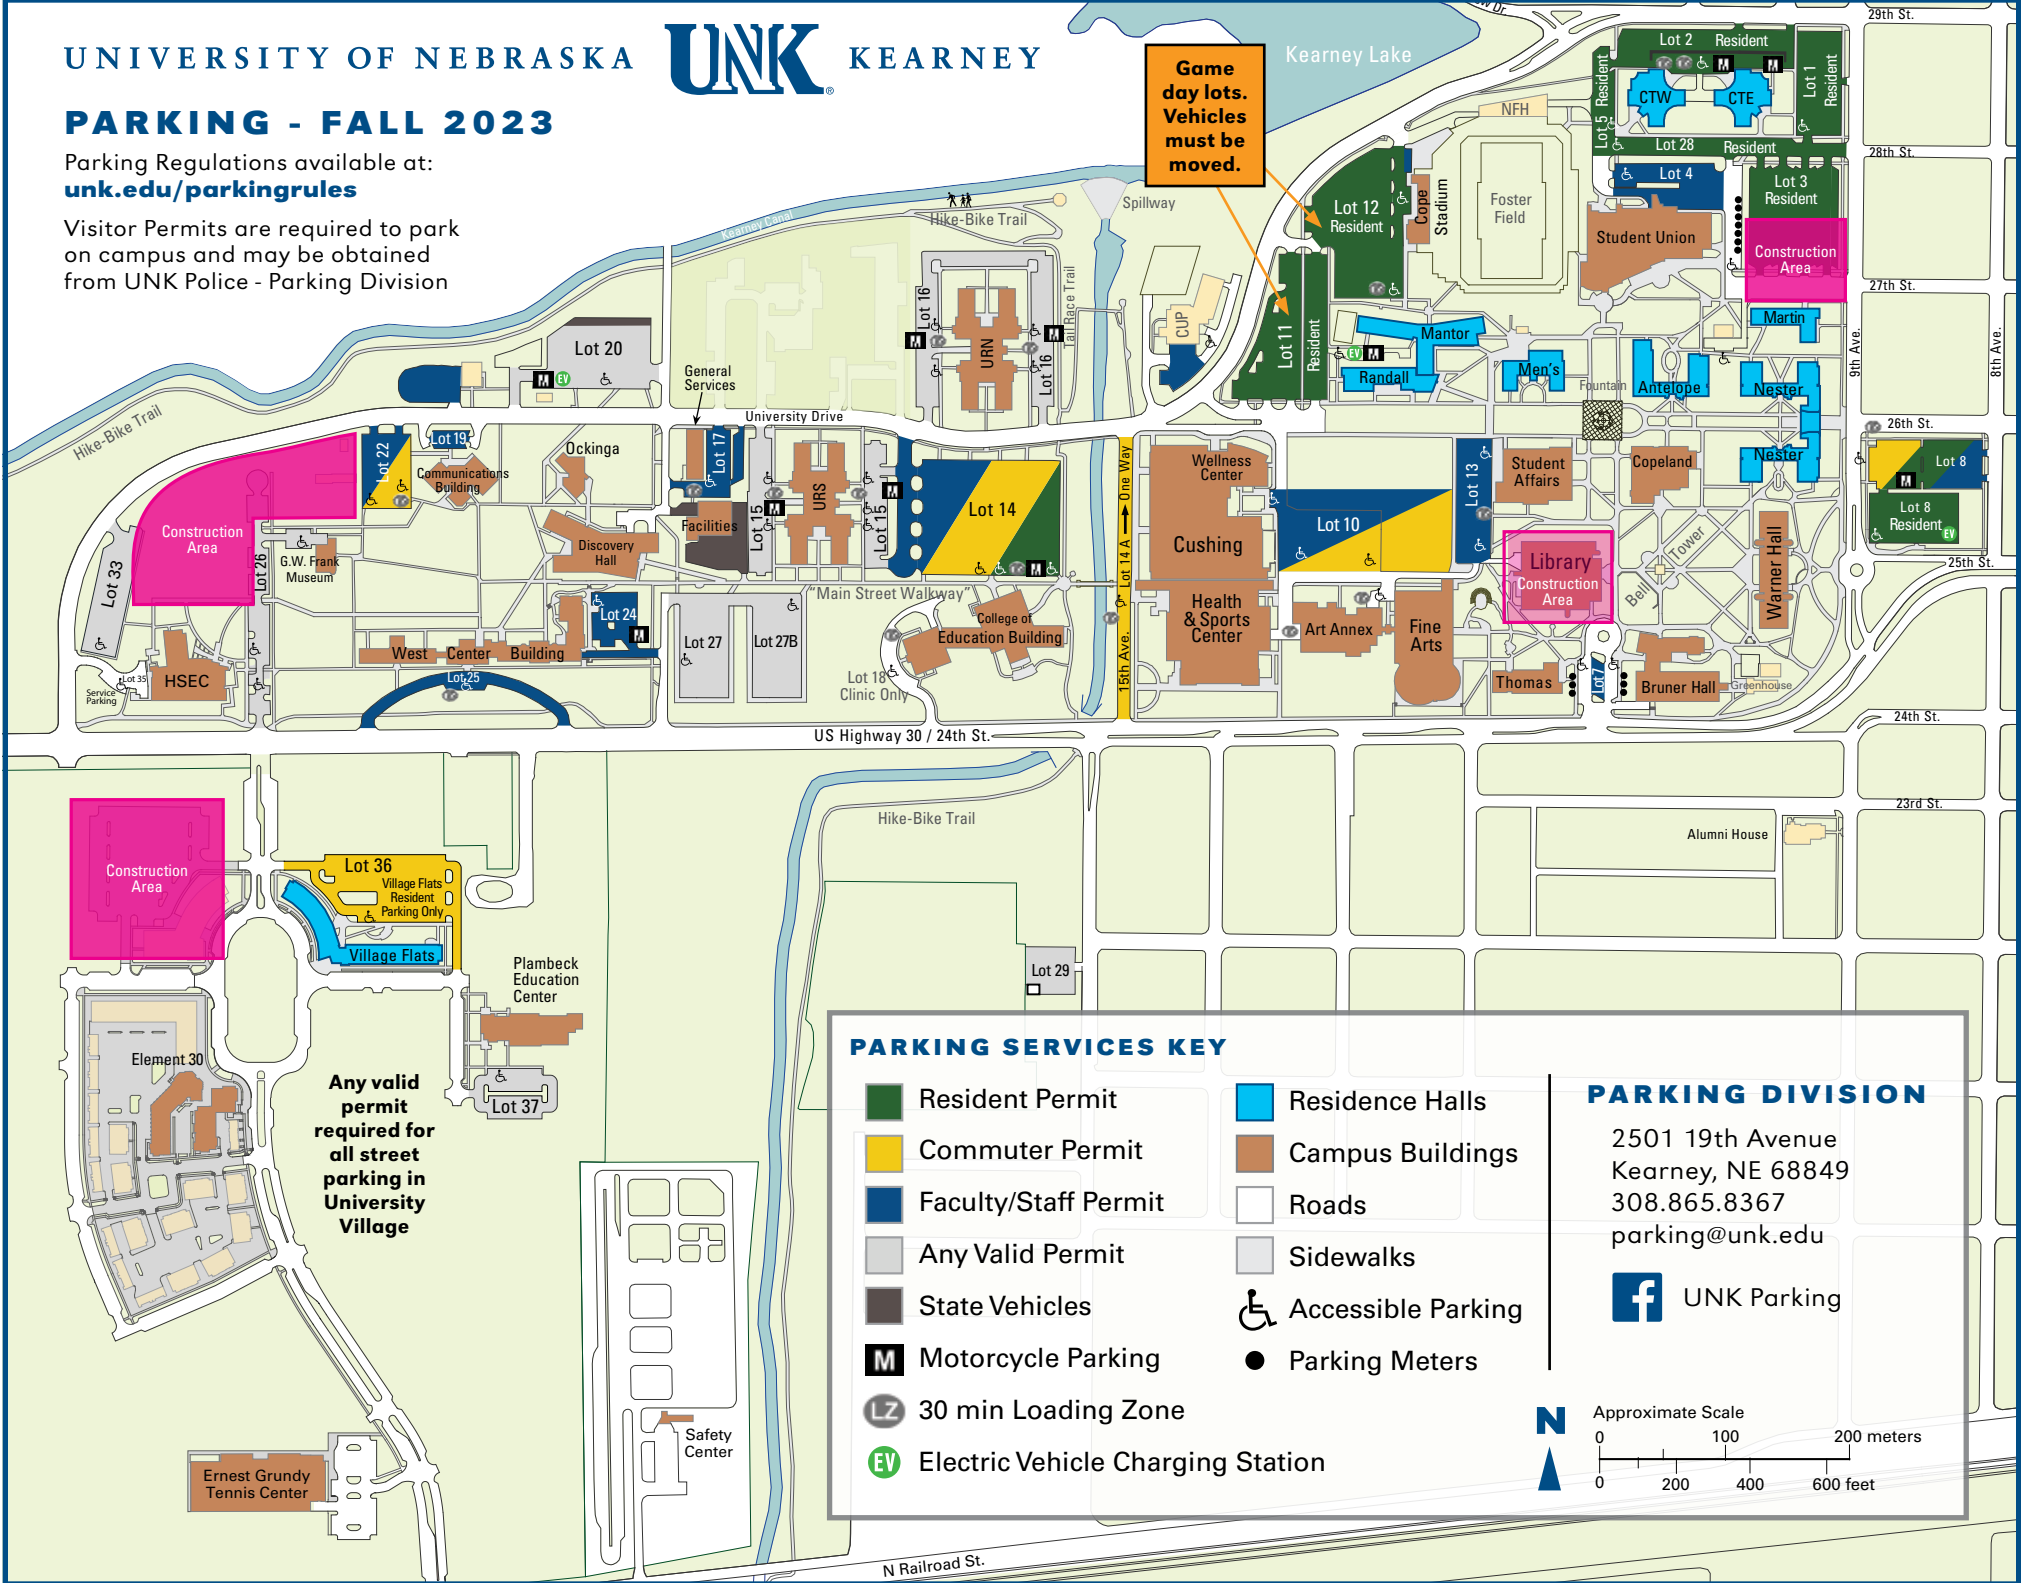

# PARKING - FALL 2023

Parking Regulations available at:  
[unk.edu/parkingrules](http://unk.edu/parkingrules)

Visitor Permits are required to park on campus and may be obtained from UNK Police - Parking Division

**Game day lots. Vehicles must be moved.**

### PARKING SERVICES KEY

Resident Permit	Residence Halls
Commuter Permit	Campus Buildings
Faculty/Staff Permit	Roads
Any Valid Permit	Sidewalks
State Vehicles	Accessible Parking
Motorcycle Parking	Parking Meters
30 min Loading Zone	
Electric Vehicle Charging Station	

### PARKING DIVISION

2501 19th Avenue  
 Kearney, NE 68849  
 308.865.8367  
[parking@unk.edu](mailto:parking@unk.edu)

UNK Parking

**N** Approximate Scale  
 0 100 200 meters  
 0 200 400 600 feet

**Any valid permit required for all street parking in University Village**